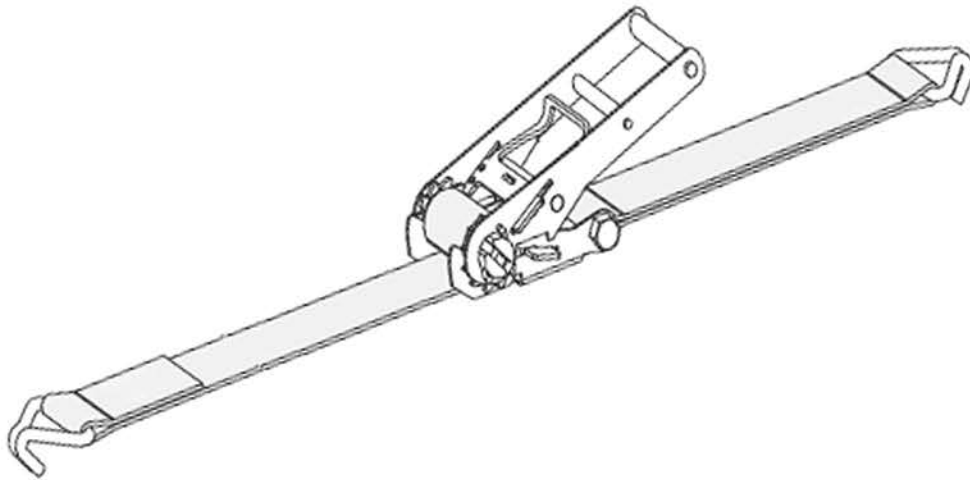

**RATCHET LASHING BELTS**

CGL-R-50

CGL-CH

Model	S.W.L	B.L
CGLI.2T	0.6T	1.2T
CGL2T	1.0T	2.0T
CGL5T	2.5T	5.0T
CGL10T	5.0T	10.0T

DIMENSIONS		
60 x 120cm 1 PLY	60 x 120cm 2 PLY	60 x 120cm 3 PLY
90 x 120cm 1 PLY	90 x 120cm 2 PLY	90 x 120cm 3 PLY
90 x 180cm 1 PLY	90 x 180cm 2 PLY	90 x 180cm 3 PLY

REUSABLE

P/P AIR BAGS

		DIMENSIONS		
76 x 91cm	91 x 122cm	60 x 90cm	90 x 90cm	120 x 120cm
76 x 122cm	91 x 83cm	60 x 120cm	90 x 120cm	120 x 150cm
			90 x 180cm	120 x 180cm
			90 x 210cm	120 x 210cm
			90 x 240cm	120 x 240cm

SAFETY GEAR

SHORING POLES

CARGO NETS