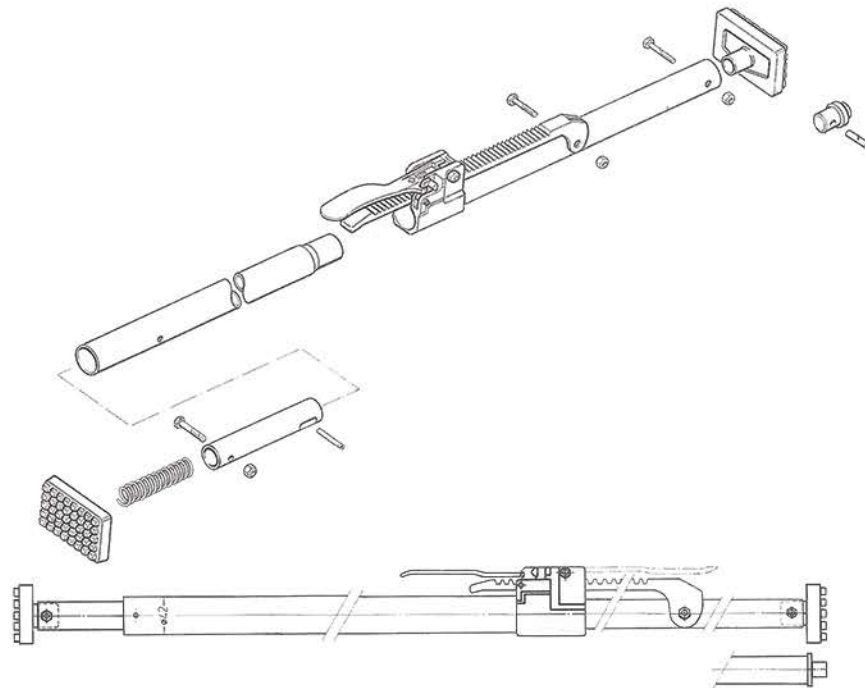

**RATCHET LASHING BELTS**

CGL-R-50

CGL-CH

Model	S.W.L	B.L
CGLI.2T	0.6T	1.2T
CGL2T	1.0T	2.0T
CGL5T	2.5T	5.0T
CGL10T	5.0T	10.0T

DIMENSIONS		
60 x 120cm 1 PLY	60 x 120cm 2 PLY	60 x 120cm 3 PLY
90 x 120cm 1 PLY	90 x 120cm 2 PLY	90 x 120cm 3 PLY
90 x 180cm 1 PLY	90 x 180cm 2 PLY	90 x 180cm 3 PLY

REUSABLE

P/P AIR BAGS

		DIMENSIONS		
76 x 91cm	91 x 122cm	60 x 90cm	90 x 90cm	120 x 120cm
76 x 122cm	91 x 83cm	60 x 120cm	90 x 120cm	120 x 150cm
			90 x 180cm	120 x 180cm
			90 x 210cm	120 x 210cm
			90 x 240cm	120 x 240cm

SAFETY GEAR

SHORING POLES

CARGO NETS