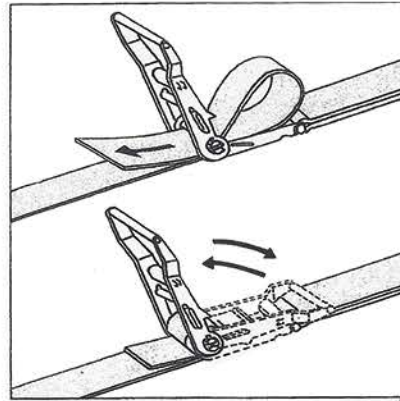

**RATCHET LASHING BELTS**

CGL-R-50

CGL-CH

Model	S.W.L	B.L
CGLI.2T	0.6T	1.2T
CGL2T	1.0T	2.0T
CGL5T	2.5T	5.0T
CGL10T	5.0T	10.0T

DIMENSIONS		
60 x 120cm 1 PLY	60 x 120cm 2 PLY	60 x 120cm 3 PLY
90 x 120cm 1 PLY	90 x 120cm 2 PLY	90 x 120cm 3 PLY
90 x 180cm 1 PLY	90 x 180cm 2 PLY	90 x 180cm 3 PLY

SAFETY GEAR

SHORING POLES

CARGO NETS