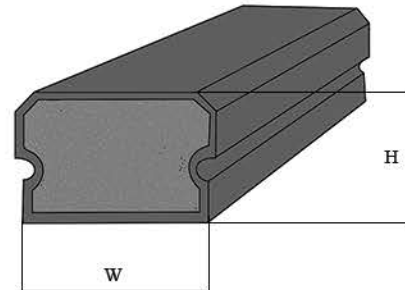

HP  
ATCHING  
COVER

**SPONGE RUBBER**

**STRAIGHT PACKING**

RP-SPA

RP-SPB

RP-SPC

RP-SPD

<u>Width (W)</u>	<u>Height (H)</u>
57mm	32mm
63	35
64	40
64	45
71	32
71	40
80	42
92	50
94	50
100	60
120	60
160	50
165	60

Length to order or in 10m reels

For details / dimensions refer to item drawings

**SOLID RUBBER**

**STRAIGHT PACKING**

RP-SA

RP-SB

RP-SC

RP-SD