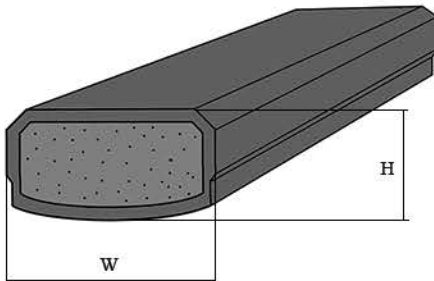

HP  
ATCHING  
COVER

**SPONGE RUBBER**

**STRAIGHT PACKING**

RP-SPA

RP-SPB

RP-SPC

RP-SPD

<u>Width (W)</u>	<u>Height (H)</u>
57mm	32mm
63	35
64	40
64	45
71	32
71	40
80	42
92	50
94	50
100	60
120	60
160	50
165	60

Length to order or in 10m reels

For details / dimensions refer to item drawings

**SOLID RUBBER**

**STRAIGHT PACKING**

RP-SA

RP-SB

RP-SC

RP-SD