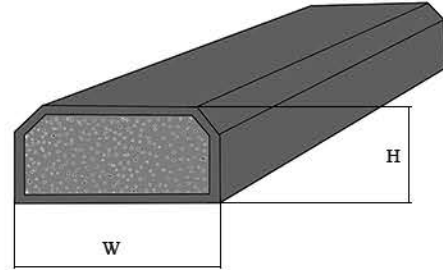

HP  
ATCHING  
COVER

**SPONGE RUBBER**

**STRAIGHT PACKING**

RP-SPA

RP-SPB

RP-SPC

RP-SPD

<u>Width (W)</u>	<u>Height (H)</u>
57mm	32mm
63	35
64	40
64	45
71	32
71	40
80	42
92	50
94	50
100	60
120	60
160	50
165	60

Length to order or in 10m reels

For details / dimensions refer to item drawings

**SOLID RUBBER**

**STRAIGHT PACKING**

RP-SA

RP-SB

RP-SC

RP-SD