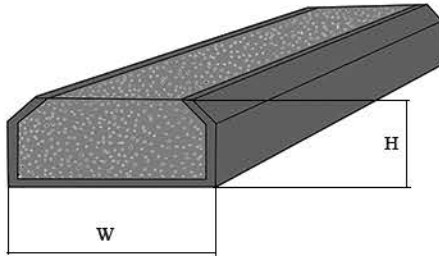

HP  
ATCHING  
COVER

**SPONGE RUBBER**

**STRAIGHT PACKING**

RP-SPA

RP-SPB

RP-SPC

RP-SPD

<u>Width (W)</u>	<u>Height (H)</u>
57mm	32mm
63	35
64	40
64	45
71	32
71	40
80	42
92	50
94	50
100	60
120	60
160	50
165	60

Length to order or in 10m reels

For details / dimensions refer to item drawings

**SOLID RUBBER**

**STRAIGHT PACKING**

RP-SA

RP-SB

RP-SC

RP-SD